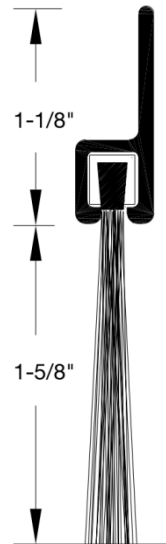

## Perimeter Strip/Sweep

*Guaranteed quality since 1918*

965 – Nylon Brush Insert  c UL us

#6 x 5/8" sheet metal screws provided.

TEK screws available upon request.